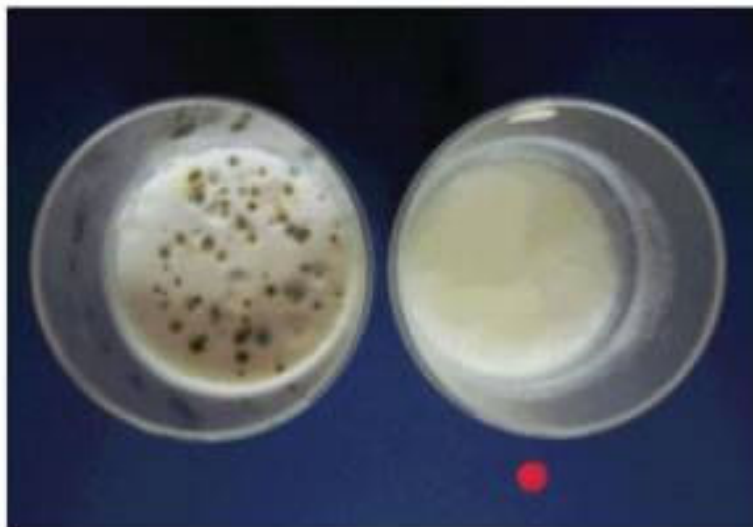

# アイ・ウォーターの抗カビ実験

Regular milk

Activated milk

1<sup>st</sup> day

Regular milk

Activated milk

4<sup>th</sup> day

Regular milk

Activated milk

6<sup>th</sup> day

Regular milk

Activated milk

9<sup>th</sup> day